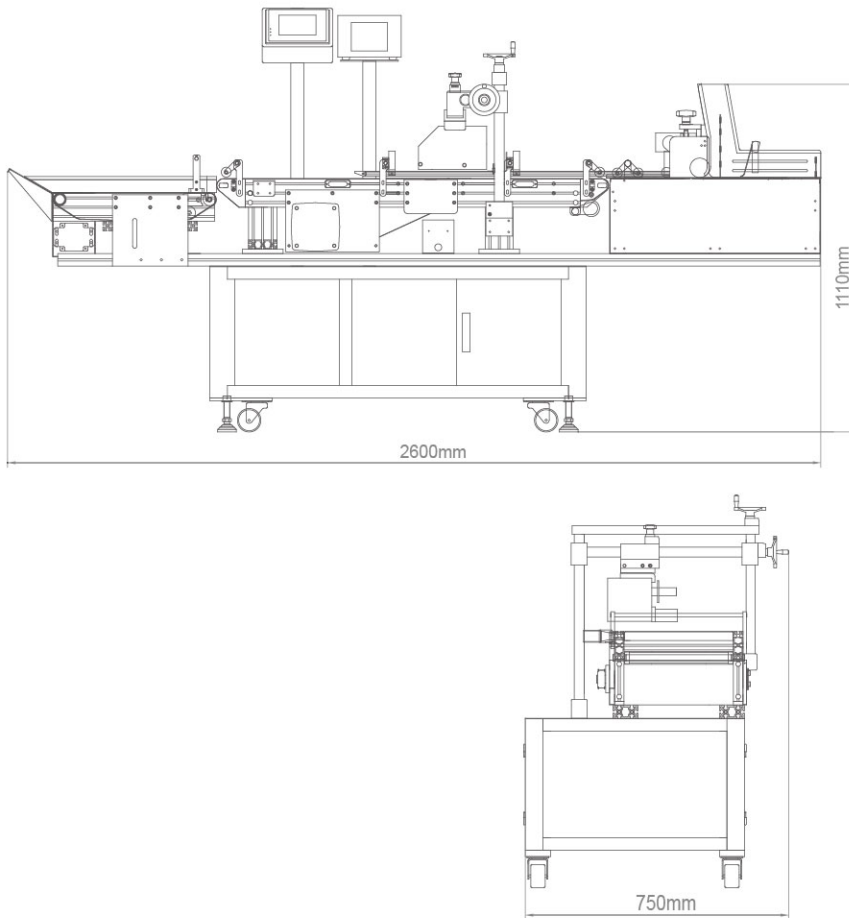

## A751EP Sheet Feeding Thermal Transfer Overprinting System

An effective solution for thermal transfer overprinting variable information such as barcodes, data, date, time, batch number, graphics, and sequential numbers etc. on sheet form materials such as pre-formed packaging bags, unfolded cartons, cards and tags etc.

## Features

- Separates and feeds sheet form materials such as pre-formed bags, unfolded cartons, cards and other pre-cut materials continuously for printing.
- Thermal transfer overprinter achieves unique printing content for each sheet. Typical application includes unique product ID barcode, serial codes, PIATS code for anti-counterfeit and distribution control purposes.
- Suction assisted conveyor to hold material stably during transport to ensure consistent and precise positioning of material and printing.
- The Easyprint thermal transfer overprinter prints high quality and high resolution variable marks on PE, PP, Tyvek and other paper materials.
- Optional vision inspection system to ensure data accuracy against the original database.
- Robust design and use of world class control components to ensure long term stability and reliability. All materials used comply with GMP requirements.

Machine Model	A751EP
Material size	(W)65-350×(L)80-400 mm
Capacity	50-200 pcs/min
Use Environment	Temperature 5-45°C Relative Humidity 15-90%
Power Consumption	220V 50Hz 1.5kW
Machine Dimensions	(L)2,600×(W)750×(H)1,110 mm